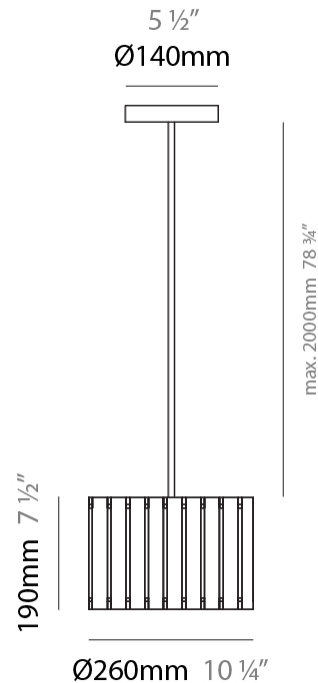

PROJECT _____
TYPE _____
SPECIFIER _____
QUANTITY _____
DATE _____

LUZ OCULTA WOOD SUSPENSION

D51041- _____ - _____
base number   Finish   Finish
                         Options   Options

1. To build a product code in our configurator select the specify button on the base model # product page
2. To build a manual product code on this datasheet choose from the options listed below in blue font and add the suffix to the base model #

GENERAL

Series: Luz Oculta
Subseries: Luz Oculta Wood
Partner: Fambuena
Division: Design
Installation: Suspension
Product Type: Pendant
Mounting Location: Ceiling
Light Distribution: Direct / Indirect

PHYSICAL

Shape: Rectangle
Diameter (mm): 260
Diameter (in): 10 ¼
Height (mm): 190
Height (in): 7 ½
Fixture Finish: [DOW / NAT](#)
Holder Finish: BRA / BRZ
Fixture Material: Metal / Wood
Primary Material: Wood
Cable Details: Cable length 2000mm / 79"

ELECTRICAL

Number of Lamps: 1
Lamp Type: LED Retrofit
Lamp Shape: A19
Bulb Included: Bulb Not Included
Max. Wattage Per Lamp (W): 4
Lamp Base: E26
Input Voltage (V): 120
Upon Request: 277Vac / GU24

LED

OPTICAL

RATINGS AND CERTIFICATIONS

Certified By: Certified for North American Standards
IP rating: IP20